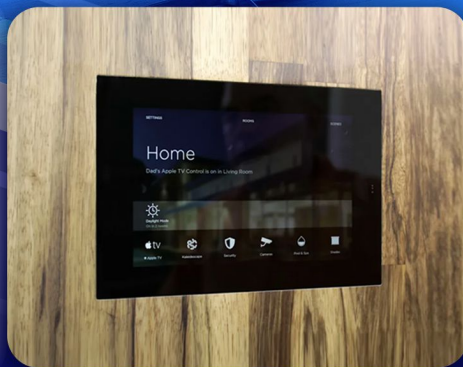

**Wall-Smart®**  
The leader in Flush Wall Mounts

CONCEALING  
TECH IN HOMES HAS NEVER  
BEEN EASIER OR MORE BEAUTIFUL.

---

**WALL-SMART FLUSH MOUNTS**  
FOR SAVANT SYSTEMS

## NEW CONSTRUCTION MOUNTS

Designed for New Build installations in drywall or concrete, New Construction mounts provide a completely flush look and seamless integration

## SOLID SURFACE MOUNTS

Designed for installation in solid surface like wood, metal, marble, and more, Solid Surface mounts are the perfect solution for flush installation in solid boards