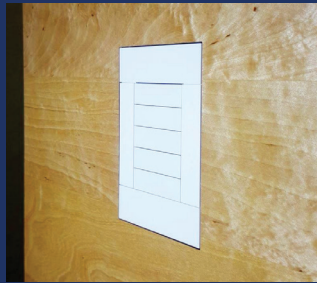

BUILDING
AUTOMATION
WITHOUT
AESTHETIC
COMPROMISE
IS NOW
A STANDARD.

NEW CONSTRUCTION MOUNTS

Designed for installation in drywall or concrete, New Construction mounts provide a completely flush look and seamless integration

SOLID SURFACE MOUNTS

Designed for installation in solid surfaces like wood, metal, marble and others, Solid Surface mounts are the perfect solution for flush installation in solid boards

RETROFIT MOUNTS

Designed for speedy installations & easy upgrades, Retrofit mounts are a revolutionary solution for aesthetic results with minimal effort, even when retrofitting