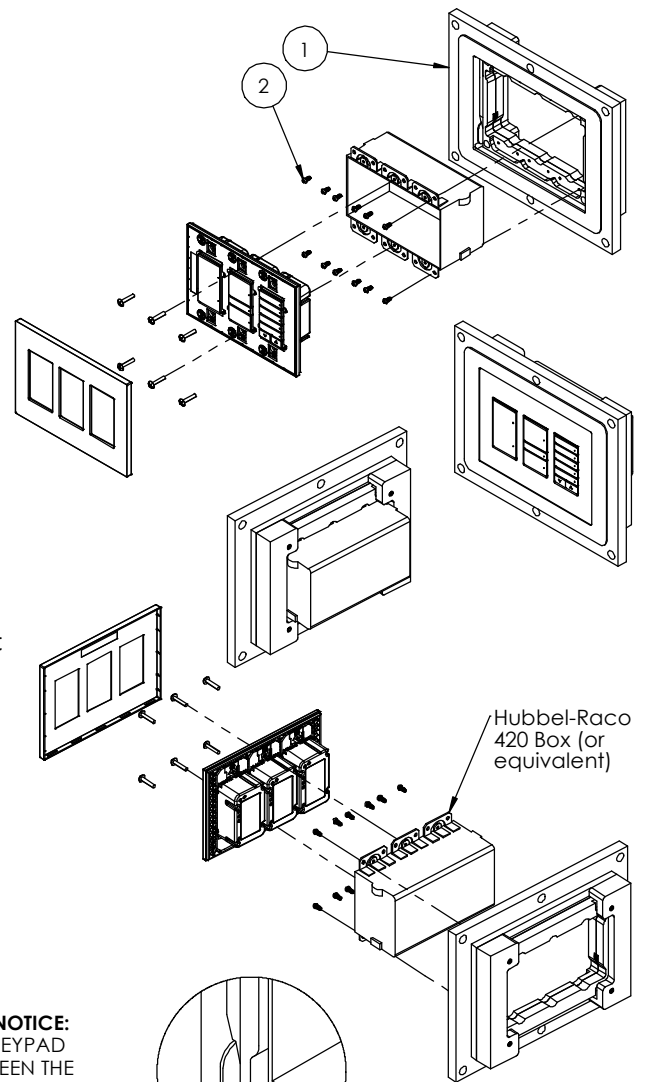

The “WS NC FOR Control4 Contemporary Lighting 3Gang” is an adapter for in-wall flush installation of a Control4 Contemporary Lighting 3Gang devices.

The “WS NC FOR Control4 Contemporary Lighting 3Gang” firmly mounts the device while allowing easy access, insertion and removal.

Key features and benefits:

- Flush with the wall.
- Paintable with the wall paint in any color and texture.
- Includes depth calibration mechanism.
- The adapter is supplied unpainted (To be painted after installation as part of the wall).
- Designed to be installed in ½” drywall. Installation of the Wall-Smart adapter is straight-forward. Installation process is similar to drywall construction procedures. Before installation, read Wall-Smart installation instruction 10-04-00101-INS in <http://www.wall-smart.com/faq>
- For installation in concrete/brick wall use “WS CONCRETE ADAPTER 192X246” P/N 100-1-017 (sold separately) according installation instruction 10-04-00103-INS in <http://www.wall-smart.com/faq>
- Designed for the use with Control4 Contemporary Lighting 3Gang. (Faceplate, devices and back box are not included)
- Adapter kit contains:

1. (X1) Wall adapter
2. (X12) #6x5/16 screws

Key properties:

- Dimensions (W/H/D): 244.3mm (9.62")/ 190mm (7.48")/ 44mm (1.73").
- Power Supply: None (manual adapter).
- Weight: 0.6Kg, 1.32lbs.
- Material: Moisture resistant MDF (compliant with TSCA Title VI).
- To be installed in ½” drywall (for installation in 5/8” drywall use 1/8” shim pack P/N 10-01-067 (sold separately)).

INSTALLATION NOTICE:
POSITION THE KEYPAD
CENTRED BETWEEN THE
TWO LEVERS

TO OPEN THE FACEPLATE, INSERT AND PUSH A THIN PLASTIC CARD INTO THE VERTICAL GAP ON THE BOTTOM RIGHT OR ON THE TOP LEFT CORNERS