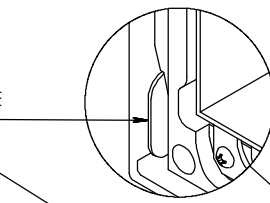

Key features and benefits:

- Flush with the wall.
- Paintable with the wall paint in any color and texture.
- Includes depth calibration mechanism.
- The adapter is supplied unpainted (To be painted after installation as part of the wall).
- Designed to be installed in ½” drywall. Installation of the Wall-Smart adapter is straight-forward. Installation process is similar to drywall construction procedures. Before installation, read Wall-Smart installation instruction 10-04-00101-INS in <http://www.wall-smart.com/faq>
- For installation in concrete/brick wall use “WS CONCRETE ADAPTER 192X246” P/N 100-1-017 (sold separately) according installation instruction 10-04-00103-INS in <http://www.wall-smart.com/faq>
- Designed for the use with Control4 Contemporary Lighting 3Gang. (Faceplate, devices and back box are not included)
- Adapter kit contains:

1. (X1) Wall adapter
2. (X12) #6x5/16 screws

Key properties:

- Dimensions (W/H/D): 244.3mm (9.62")/ 190mm (7.48")/ 44mm (1.73").
- Power Supply: None (manual adapter).
- Weight: 0.6Kg, 1.32lbs.
- Material: Moisture resistant MDF (compliant with TSCA Title VI).
- To be installed in ½” drywall (for installation in 5/8” drywall use 1/8” shim pack P/N 10-01-067 (sold separately)).

INSTALLATION NOTICE:
POSITION THE KEYPAD
CENTRED BETWEEN THE
TWO LEVERS

TO OPEN THE FACEPLATE, INSERT AND PUSH A THIN PLASTIC CARD INTO THE VERTICAL GAP ON THE BOTTOM RIGHT OR ON THE TOP LEFT CORNERS