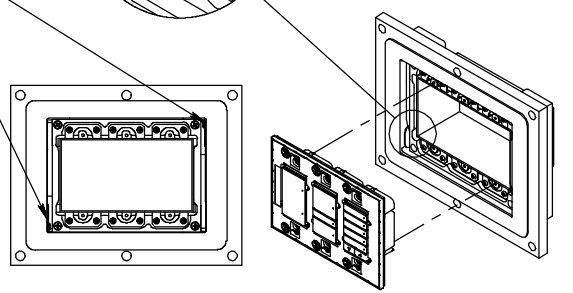

The “WS NC FOR Control4 Contemporary Lighting 3Gang” is an adapter for in-wall flush installation of a Control4 Contemporary Lighting 3Gang devices.

The “WS NC FOR Control4 Contemporary Lighting 3Gang” firmly mounts the device while allowing easy access, insertion and removal.

Key features and benefits:

- Flush with the wall.
- Paintable with the wall paint in any color and texture.
- Includes depth calibration mechanism.
- The adapter is supplied unpainted (To be painted after installation as part of the wall).
- Designed to be installed in ½” drywall. Installation of the Wall-Smart adapter is straight-forward. Installation process is similar to drywall construction procedures. Before installation, read Wall-Smart installation instruction 10-04-00101-INS in <http://www.wall-smart.com/faq>
- For installation in concrete/brick wall use “WS CONCRETE ADAPTER 192X246” P/N 100-1-017 (sold separately) according installation instruction 10-04-00103-INS in <http://www.wall-smart.com/faq>
- Designed for the use with Control4 Contemporary Lighting 3Gang. (Faceplate, devices and back box are not included)
- Adapter kit contains:

1. (X1) Wall adapter
2. (X12) #6x5/16 screws

Key properties:

- Dimensions (W/H/D): 244.3mm (9.62")/ 190mm (7.48")/ 44mm (1.73").
- Power Supply: None (manual adapter).
- Weight: 0.6Kg, 1.32lbs.
- Material: Moisture resistant MDF (compliant with TSCA Title VI).
- To be installed in ½” drywall (for installation in 5/8” drywall use 1/8” shim pack P/N 10-01-067 (sold separately)).

INSTALLATION NOTICE:
POSITION THE KEYPAD
CENTRED BETWEEN THE
TWO LEVERS

TO OPEN THE FACEPLATE, INSERT AND PUSH A THIN PLASTIC CARD INTO THE VERTICAL GAP ON THE BOTTOM RIGHT OR ON THE TOP LEFT CORNERS