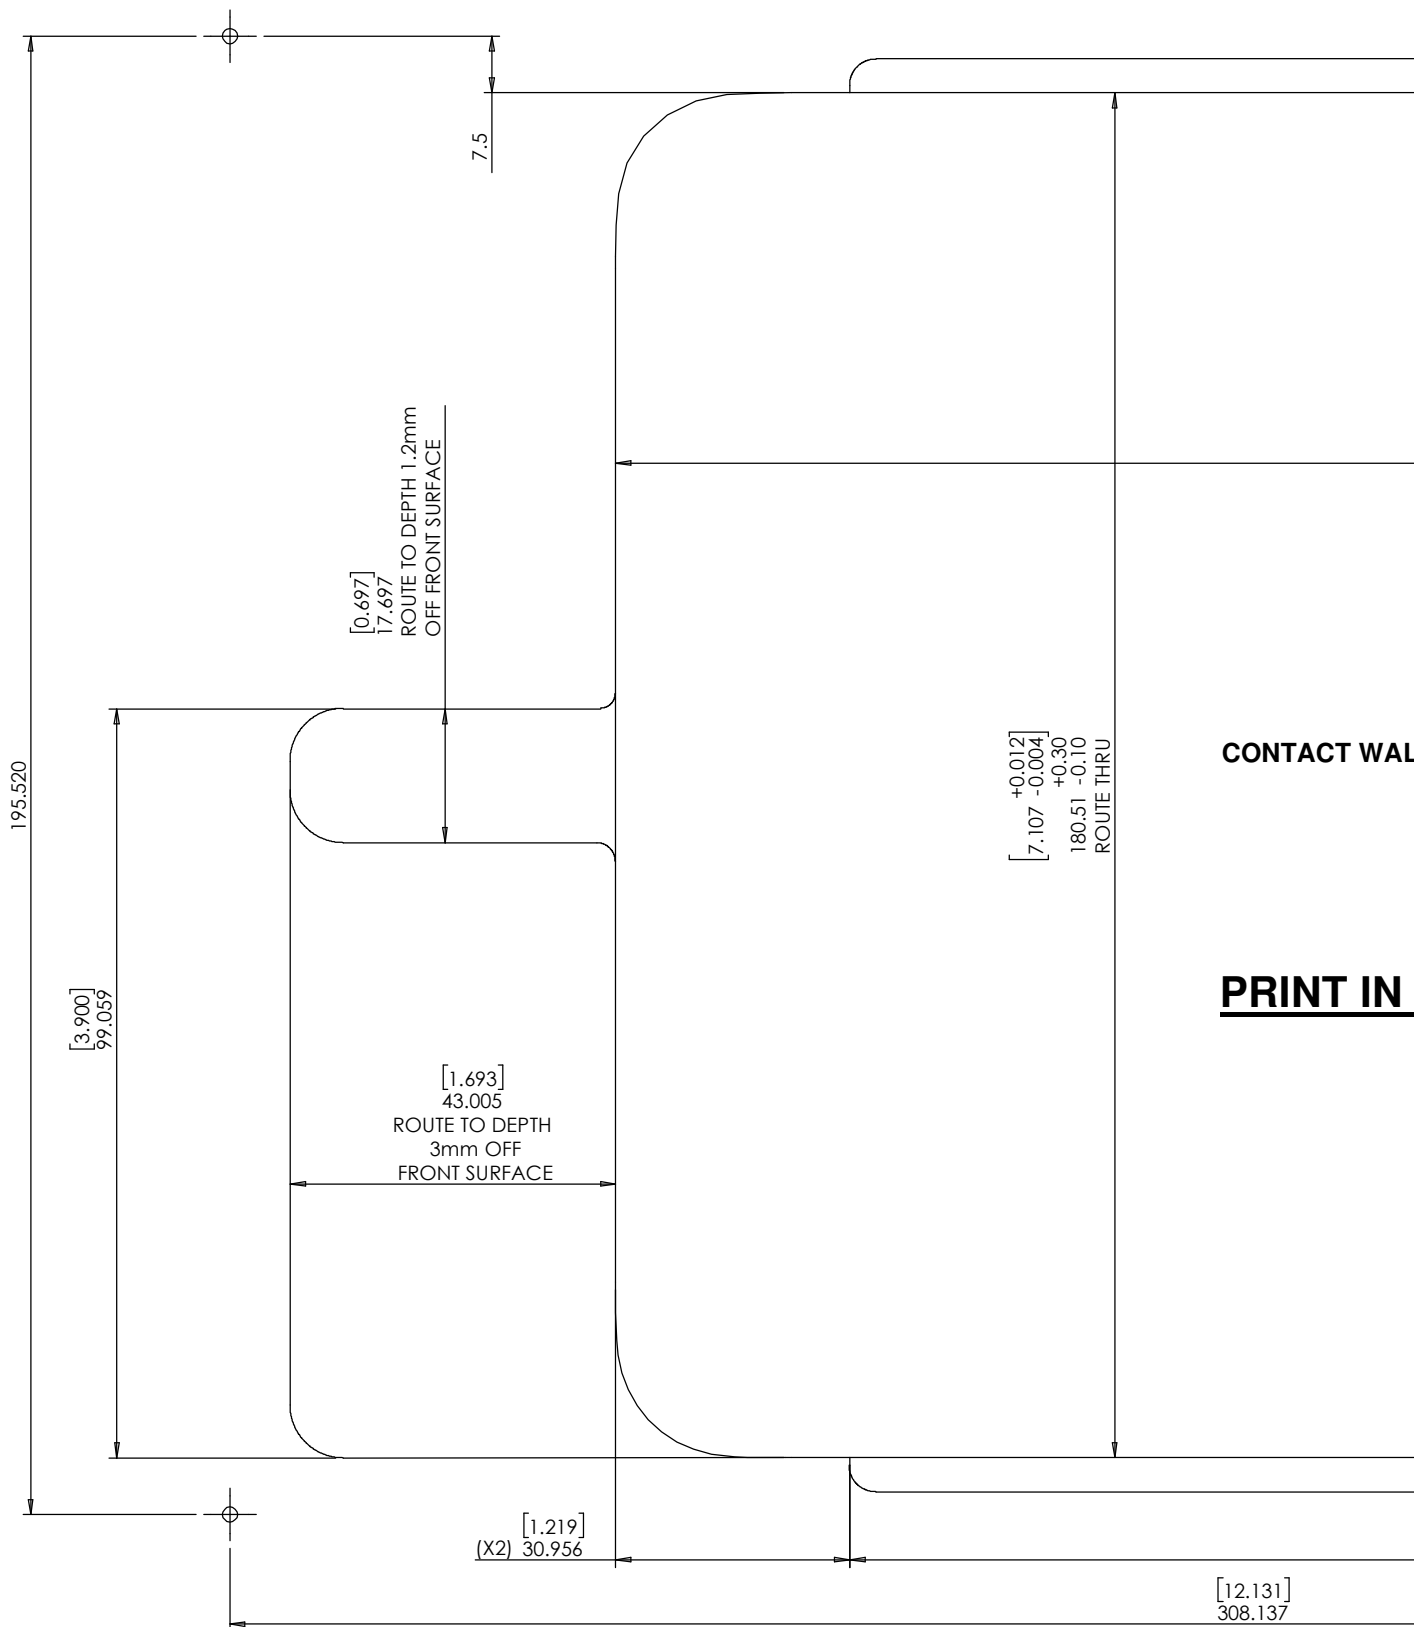

Key features and benefits:

- Flush with the solid surface wall.
- Wall mount may be mounted in any orientation.
- Allows easy insertion and removal of the iPad.
- Wall mount contains depth calibration screws and spacer allowing installation in solid surface boards of 3.1 [0.12”] up to 28.36 [1.11”] thickness.
- See page 2 for routing dimensions.
- Designed for the use with iPad 10th Gen. (by Apple) (iPad is not included).
- Adapter kit contains:
 1. (X1) Wall adapter
 2. (X1) Spacer
 3. (X4) ST3x30 screws

Key properties:

- Dimensions: (W/H/D): 324.1mm (12.76”)/ 211.5mm (8.33”)/ 34.8/ (1.37”)
- Power Supply: Wall mount includes POE to USB converter. The installer should connect the wall mount to an IEEE 802.3at POE+ power source via CAT6 cable and RJ45 connector. (Please verify the power source can supply up to 25.5W)
- Weight: 0.9Kg, 1.98lbs.
- Material: Moisture resistant MDF (compliant with TSCA Title VI)

SOLID BOARD THICKNESS RANGE:
3.1 ~ 16.7 [0.12”~0.66”] WITH SPACER
14.7 ~ 28.36 [0.58”~1.11”] WITHOUT SPACER

ROUTING T

SCALE

SB FOR IPAD AIR 4&5 & PRO11 3&4

ROUTING TEMPLATE

SCALE 1:1

MARK SCREW POSITION

[+0.012
9.828 -0.004]
+0.300
249.628 -0.100
ROUTE THRU

[0.642]
R16.300 TYP

(X4) [0.138]
R3.500

[0.295]
7.504

[7.401]
(X2) 187.976

[12.131]
308.137

CONTACT WALL-SMART FOR COMPLETE TEMPLATE IN DXF FORMAT

PRINT IN 100% SCALE ON A3 PAPER!