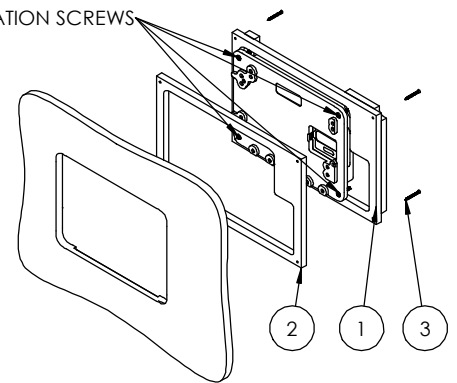

Family: WALL-SMART

DWG NO. 002-4-926-SPC

Model No.: 002-1-926

PRODUCT SPEC.

REVISION A

DATE 16/JAN./2023

Make Your Wall Smart

“WS SB FOR IPAD 10TH GEN” - Product description:

The “WS SB FOR IPAD 10TH GEN” is an adapter for in-wall flush installation of iPad 10th generation in solid board walls.

The “WS SB FOR IPAD 10TH GEN” firmly mounts the iPad while allowing easy insertion, removal and operation.

Key features and benefits:

- Flush with the solid surface wall.
- Wall mount may be mounted in any orientation.
- Allows easy insertion and removal of the iPad.
- Wall mount contains depth calibration screws and spacer allowing installation in solid surface boards of 3.1 [0.12”] up to 28.36 [1.11”] thickness.
- See page 2 for routing dimensions.
- Designed for the use with iPad 10th Gen. (by Apple) (iPad is not included).
- Adapter kit contains:
  1. (X1) Wall adapter
  2. (X1) Spacer
  3. (X4) ST3x30 screws

Key properties:

- Dimensions: (W/H/D): 324.1mm (12.76”)/ 211.5mm (8.33”)/ 34.8/ (1.37”)
- Power Supply: Wall mount includes POE to USB converter. The installer should connect the wall mount to an IEEE 802.3at POE+ power source via CAT6 cable and RJ45 connector. (Please verify the power source can supply up to 25.5W)
- Weight: 0.9Kg, 1.98lbs.
- Material: Moisture resistant MDF (compliant with TSCA Title VI)

iPad® is a trademark of Apple Inc., registered in the U.S. and other countries.

DEPTH CALIBRATION SCREWS