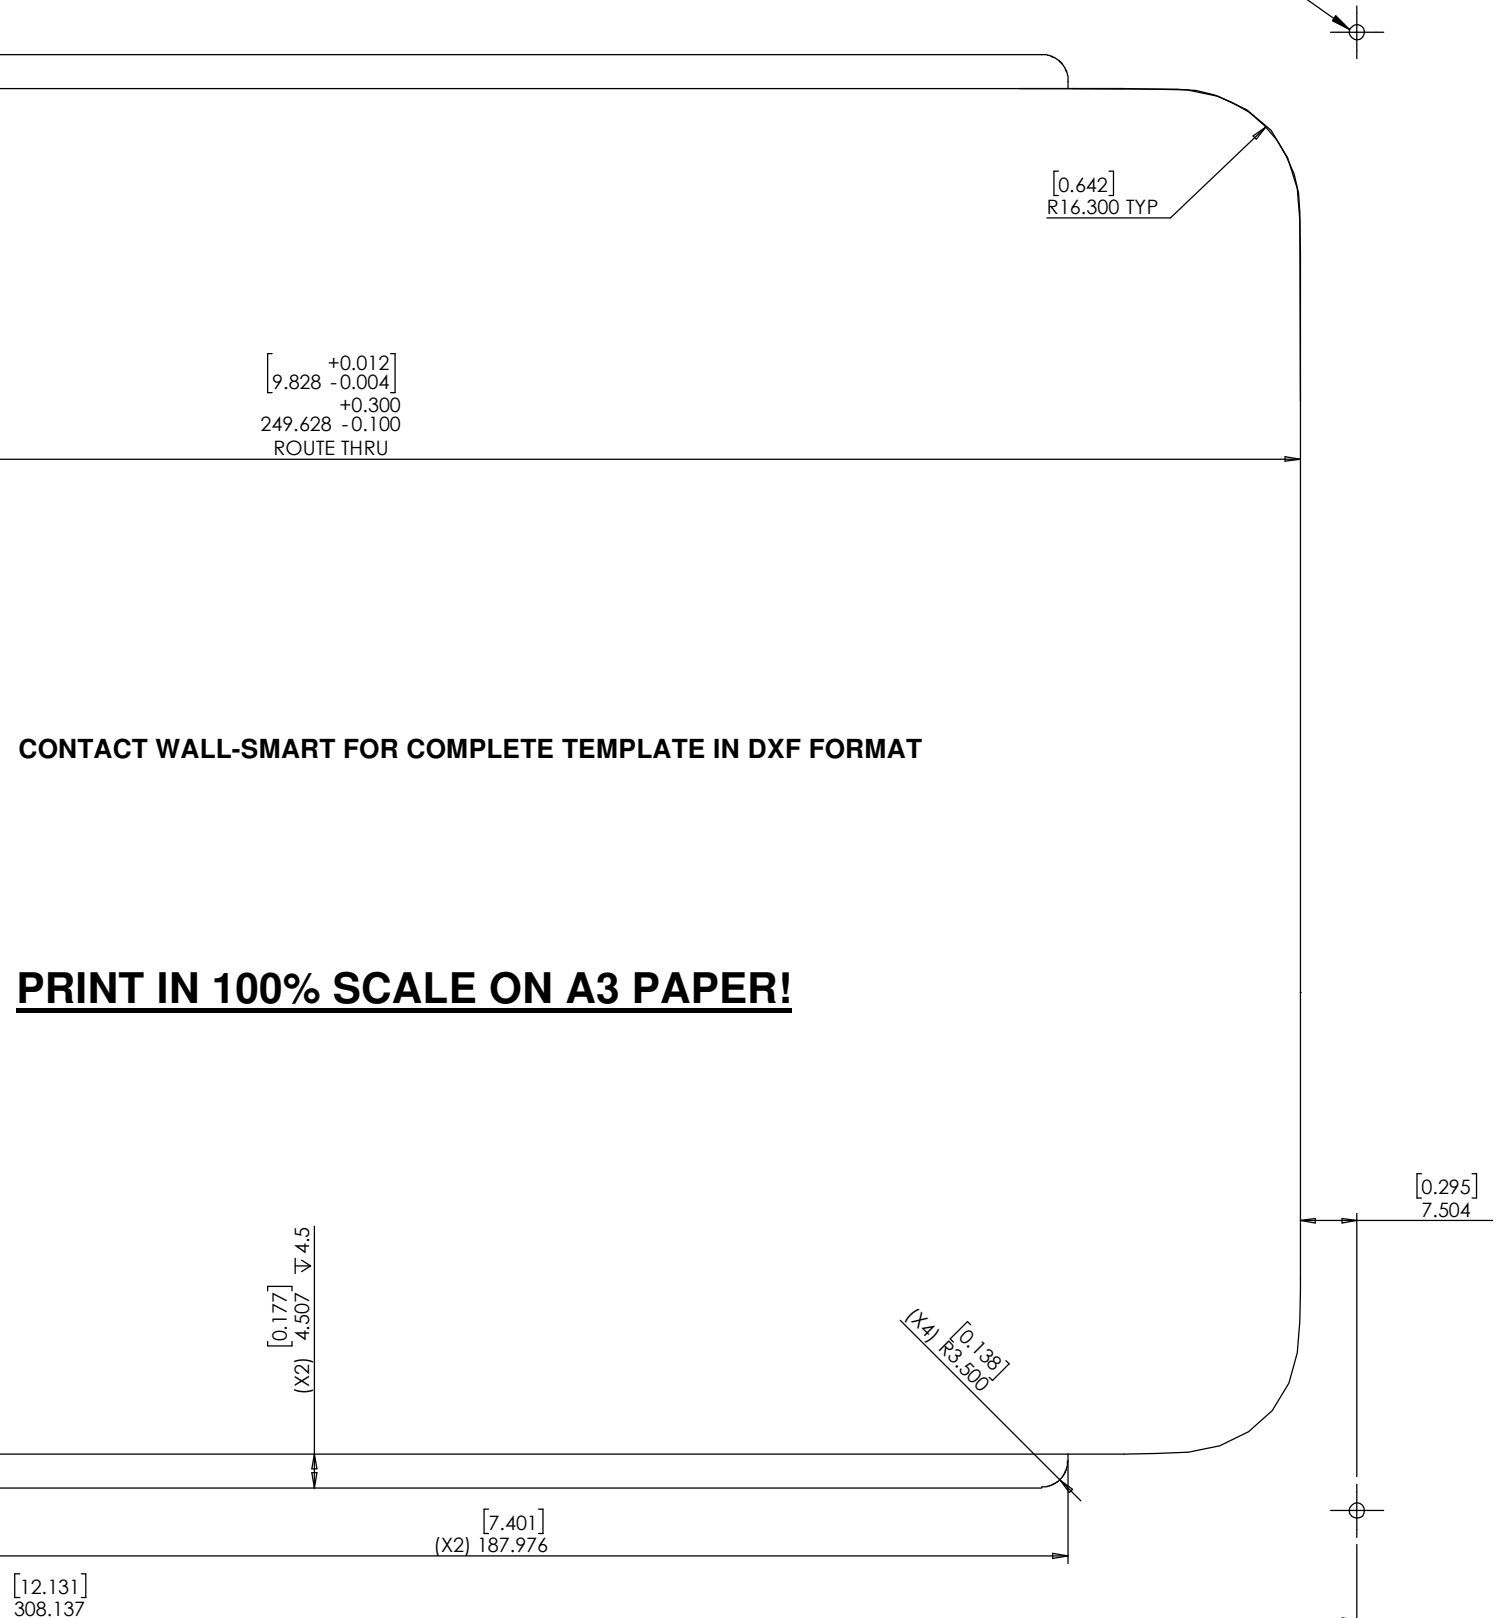

Key features and benefits:

- Flush with the solid surface wall.
- Wall mount may be mounted in any orientation.
- Allows easy insertion and removal of the iPad.
- Wall mount contains depth calibration screws and spacer allowing installation in solid surface boards of 3.1 [0.12”] up to 28.36 [1.11”] thickness.
- See page 2 for routing dimensions.
- Designed for the use with iPad 10th Gen. (by Apple) (iPad is not included).
- Adapter kit contains:
 1. (X1) Wall adapter
 2. (X1) Spacer
 3. (X4) ST3x30 screws

Key properties:

- Dimensions: (W/H/D): 324.1mm (12.76”)/ 211.5mm (8.33”)/ 34.8/ (1.37”)
- Power Supply: Wall mount includes POE to USB converter. The installer should connect the wall mount to an IEEE 802.3at POE+ power source via CAT6 cable and RJ45 connector. (Please verify the power source can supply up to 25.5W)
- Weight: 0.9Kg, 1.98lbs.
- Material: Moisture resistant MDF (compliant with TSCA Title VI)

SOLID BOARD THICKNESS RANGE:
3.1 ~ 16.7 [0.12”~0.66”] WITH SPACER
14.7 ~ 28.36 [0.58”~1.11”] WITHOUT SPACER

ROUTING T

SCALE

SB FOR IPAD AIR 4&5 & PRO11 3&4

ROUTING TEMPLATE

SCALE 1:1

MARK SCREW POSITION

[+0.012
9.828 -0.004]
+0.300
249.628 -0.100
ROUTE THRU

[0.642]
R16.300 TYP

(X4) [0.138]
R3.500

[0.295]
7.504

[7.401]
(X2) 187.976

[12.131]
308.137

CONTACT WALL-SMART FOR COMPLETE TEMPLATE IN DXF FORMAT

PRINT IN 100% SCALE ON A3 PAPER!