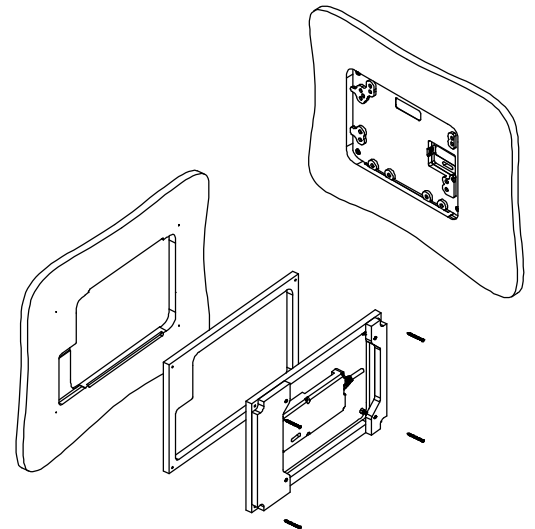

“WS SB FOR IPAD 10TH GEN” - Product description:

The “WS SB FOR IPAD 10TH GEN” is an adapter for in-wall flush installation of iPad 10th generation in solid board walls.

The “WS SB FOR IPAD 10TH GEN” firmly mounts the iPad while allowing easy insertion, removal and operation.

Key features and benefits:

- Flush with the solid surface wall.
- Wall mount may be mounted in any orientation.
- Allows easy insertion and removal of the iPad.
- Wall mount contains depth calibration screws and spacer allowing installation in solid surface boards of 3.1 [0.12”] up to 28.36 [1.11”] thickness.
- See page 2 for routing dimensions.
- Designed for the use with iPad 10th Gen. (by Apple) (iPad is not included).
- Adapter kit contains:
 1. (X1) Wall adapter
 2. (X1) Spacer
 3. (X4) ST3x30 screws

Key properties:

- Dimensions: (W/H/D): 324.1mm (12.76”)/ 211.5mm (8.33”)/ 34.8/ (1.37”)
- Power Supply: Wall mount includes POE to USB converter. The installer should connect the wall mount to an IEEE 802.3at POE+ power source via CAT6 cable and RJ45 connector. (Please verify the power source can supply up to 25.5W)
- Weight: 0.9Kg, 1.98lbs.
- Material: Moisture resistant MDF (compliant with TSCA Title VI)

iPad® is a trademark of Apple Inc., registered in the U.S. and other countries.

DEPTH CALIBRATION SCREWS

TO MOUNT THE iPad INSERT APPLE CONNECTOR AND MAGNETICALLY DROP iPad IN PLACE

TO REMOVE THE IPAD PUSH IN CONNECTOR SIDE EDGE