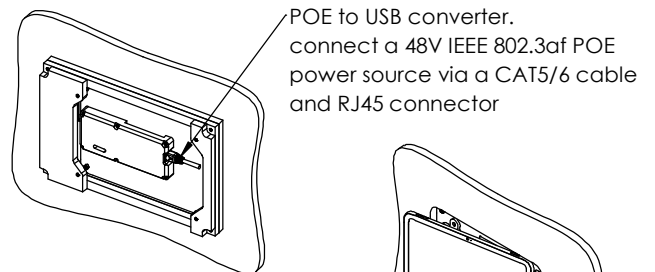

Family: WALL-SMART

DWG NO. 002-4-926-SPC

Model No.: 002-1-926

PRODUCT SPEC.

REVISION A

DATE 16/JAN./2023

Make Your Wall Smart

“WS SB FOR IPAD 10TH GEN” - Product description:

The “WS SB FOR IPAD 10TH GEN” is an adapter for in-wall flush installation of iPad 10th generation in solid board walls.

The “WS SB FOR IPAD 10TH GEN” firmly mounts the iPad while allowing easy insertion, removal and operation.

Key features and benefits:

- Flush with the solid surface wall.
- Wall mount may be mounted in any orientation.
- Allows easy insertion and removal of the iPad.
- Wall mount contains depth calibration screws and spacer allowing installation in solid surface boards of 3.1 [0.12”] up to 28.36 [1.11”] thickness.
- See page 2 for routing dimensions.
- Designed for the use with iPad 10th Gen. (by Apple) (iPad is not included).
- Adapter kit contains:
  1. (X1) Wall adapter
  2. (X1) Spacer
  3. (X4) ST3x30 screws

Key properties:

- Dimensions: (W/H/D): 324.1mm (12.76”)/ 211.5mm (8.33”)/ 34.8/ (1.37”)
- Power Supply: Wall mount includes POE to USB converter. The installer should connect the wall mount to an IEEE 802.3at POE+ power source via CAT6 cable and RJ45 connector. (Please verify the power source can supply up to 25.5W)
- Weight: 0.9Kg, 1.98lbs.
- Material: Moisture resistant MDF (compliant with TSCA Title VI)

iPad® is a trademark of Apple Inc., registered in the U.S. and other countries.

DEPTH CALIBRATION SCREWS