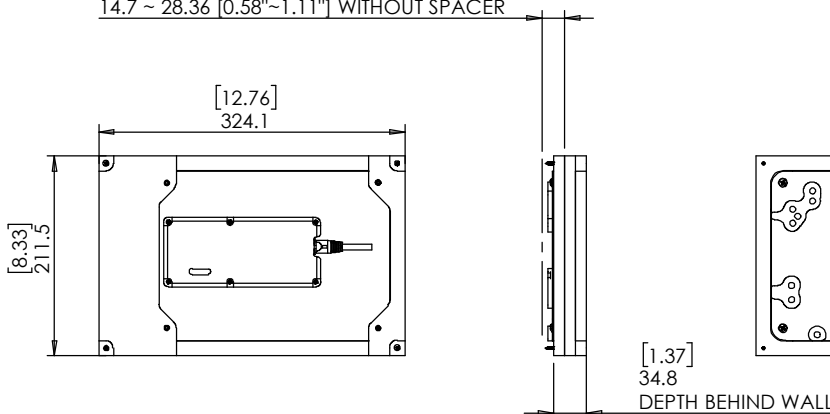

Key properties:

- Dimensions: (W/H/D): 324.1mm (12.76”)/ 211.5mm (8.33”)/ 34.8/ (1.37”)
- Power Supply: Wall mount includes POE to USB converter. The installer should connect the wall mount to an IEEE 802.3at POE+ power source via CAT6 cable and RJ45 connector. (Please verify the power source can supply up to 25.5W)
- Weight: 0.9Kg, 1.98lbs.
- Material: Moisture resistant MDF (compliant with TSCA Title VI)

iPad® is a trademark of Apple Inc., registered in the U.S. and other countries.

DEPTH CALIBRATION SCREWS

TO MOUNT THE iPad INSERT APPLE CONNECTOR AND MAGNETICALLY DROP iPad IN PLACE

TO REMOVE THE IPAD PUSH IN CONNECTOR SIDE EDGE

SOLID BOARD THICKNESS RANGE:
3.1 ~ 16.7 [0.12”~0.66”] WITH SPACER
14.7 ~ 28.36 [0.58”~1.11”] WITHOUT SPACER

ROUTING T

SCALE

SB FOR IPAD AIR 4&5 & PRO11 3&4

ROUTING TEMPLATE

SCALE 1:1

MARK SCREW POSITION

[+0.012
9.828 -0.004]
+0.300
249.628 -0.100
ROUTE THRU